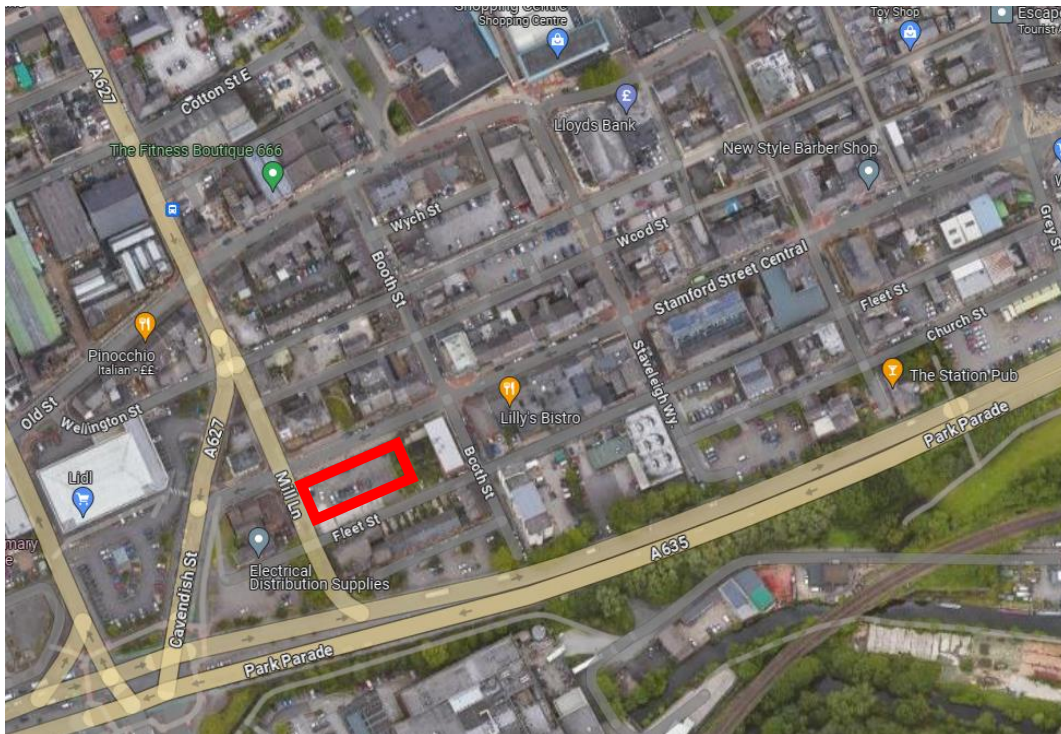

**Application Number 23/01124/FUL**

**Description: Erection of a three storey building providing 35 affordable rented residential apartments and associated works.**

**Address: 217 Stamford Street Central, Ashton-under-Lyne.**

---

**Images 1 & 2: Aerial views**

**Image 2: Current Site**

**Image 3: View along Mill Lane**

**Image 5: View up Stamford Street Central**

**Image 6: Fleet Street**