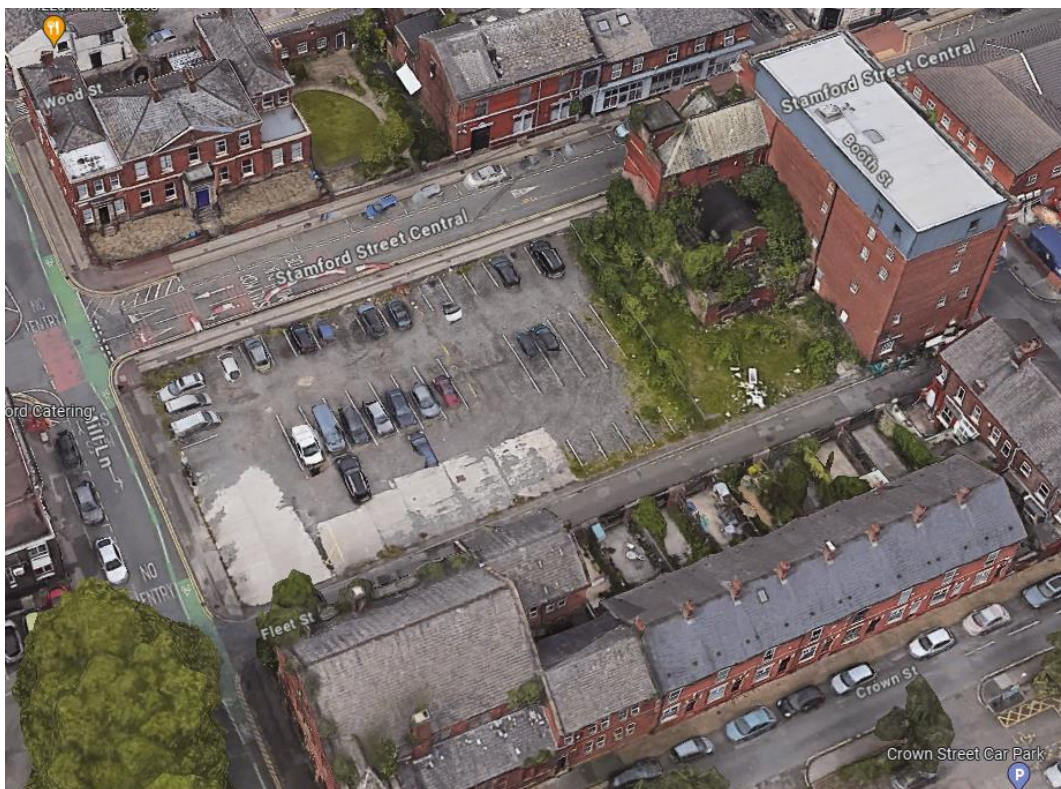

**Application Number 23/01124/FUL**

**Description: Erection of a three storey building providing 35 affordable rented residential apartments and associated works.**

**Address: 217 Stamford Street Central, Ashton-under-Lyne.**

---

**Images 1 & 2: Aerial views**

**Image 2: Current Site**

**Image 3: View along Mill Lane**

**Image 5: View up Stamford Street Central**

**Image 6: Fleet Street**